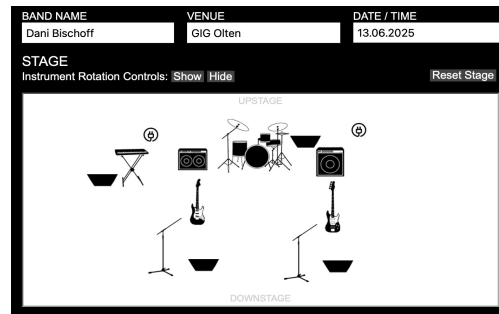

### **Backline provided by the band:**

1 x Guitar-Amp Fender Deluxe Combo & 1 x Pedalboard (XLR direct to PA)  
 1 x Bass-Amp Head & 2x12 Box (XLR direct out to PA)  
 1x Drum Kit: Kick, Snare, 2x Tom, 1x Floor Tom, HH, Crash, Ride  
 1 x Guitar Fender Stratocaster / 1x Telecaster  
 1 x Bass Guitar Fender  
 1 x Keyboard (2 XLR direct out to PA)

INPUT LIST							
1	Lead Voc	9	Drum Tom 1	17		25	
2	Backing Voc Mark	10	Drum Tom 2	18		26	
3	Backing Voc 3	11	Drum Tom 3	19		27	
4	Guitar Dani	12	Drum Overhead L	20		28	
5	Bass Mark	13	Drum Overhead R	21		29	
6	Drum Kick	14	Keys L	22		30	
7	Drum Snare	15	Keys R	23		31	
8	Drum HH	16		24		32	

**NOTES**

Smaler GIG's: Drum only Kick and Overheads  
 Bass & Guit direkt out to PA  
 Keys stereo out to PA  
 4 Floor monitors (no in ear)